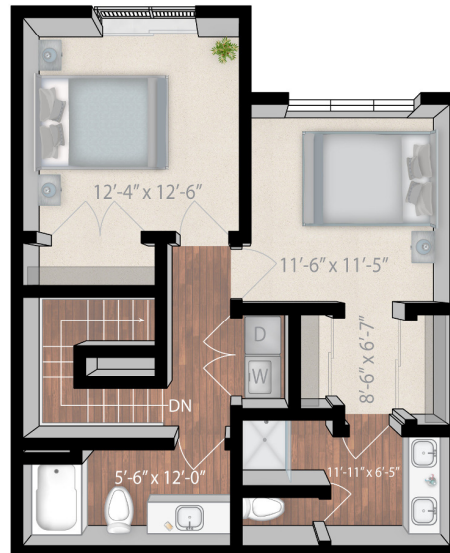

610 WEST

Broadway

2 Bed / 2.5 Bath
1559 Sq Ft

Building 2 / Level 1 (2-story)

Building 3 / Level 1 (2-story)

*also available in reverse layout

Lower Level

Upper Level