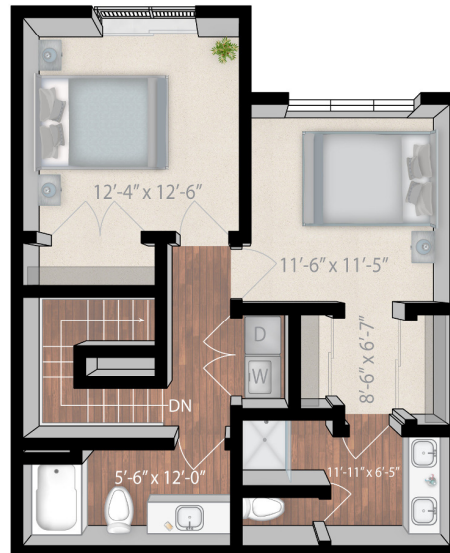

Upper Level