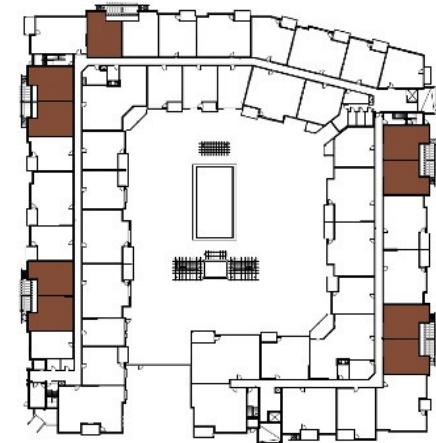

610 WEST

Brunswick

2 Bed / 2.5 Bath

1581 Sq Ft

Building 1 / Level 1 (2-story)

*also available in reverse layout

Lower Level

Upper Level

610 West Leasing Center

6717 Oak Grove Parkway

Brooklyn Park, MN 55445

All measurements are approximate and may have minor differences in constructed dimensions. Plans, specifications and equipment shown are based on availability and are subject to change without notice. Architectural, structural, mechanical and other changes may be made as deemed necessary by the developer, builder, architect or as required by law. Images are intended for illustrative purposes only.