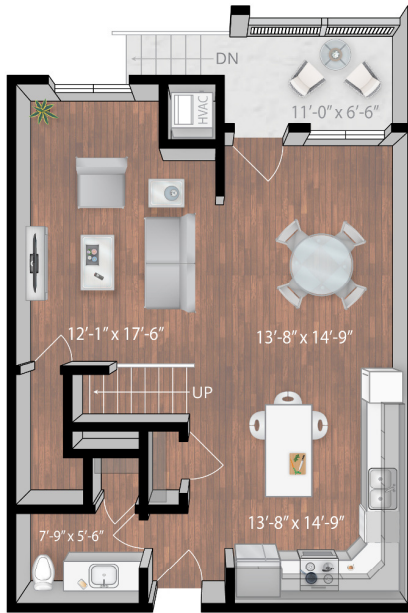

610 WEST

Brunswick

2 Bed / 2.5 Bath

1581 Sq Ft

Building 1 / Level 1 (2-story)

*also available in reverse layout

Lower Level

Upper Level