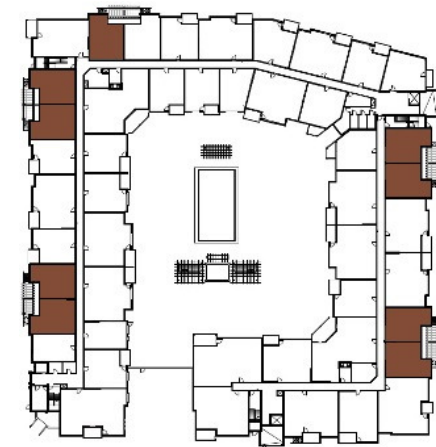

610 WEST

Brunswick

2 Bed / 2.5 Bath
1581 Sq Ft

Building 1 / Level 1 (2-story)

*also available in reverse layout

Lower Level

Upper Level

DORAN

All measurements are approximate and may have minor differences in constructed dimensions. Plans, specifications and equipment shown are based on availability and are subject to change without notice. Architectural, structural, mechanical and other changes may be made as deemed necessary by the developer, builder, architect or as required by law. Images are intended for illustrative purposes only.