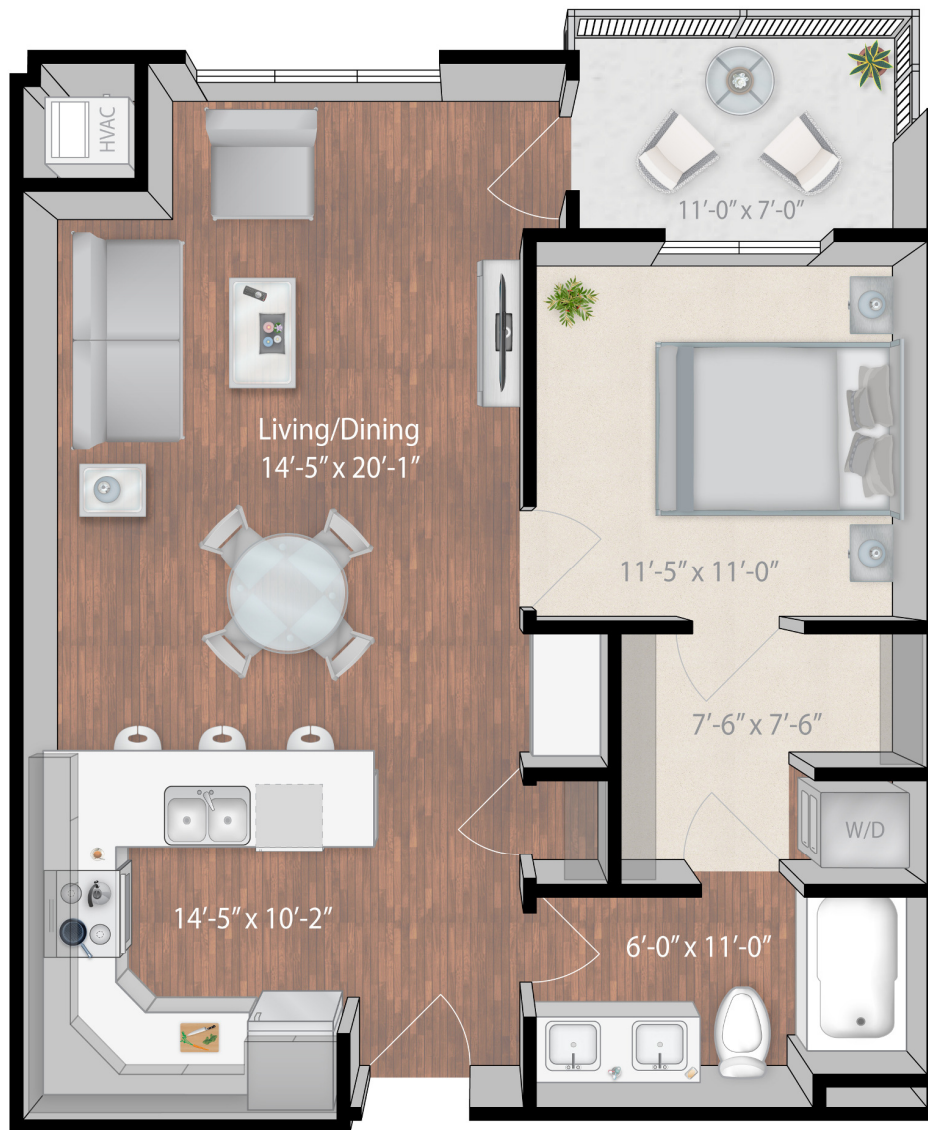

610 WEST

Colorado

1 Bed / 1 Bath

812 Sq Ft

Building 2 / Levels 1-4

Building 3 / Level 1

*also available in reverse layout

DORAN