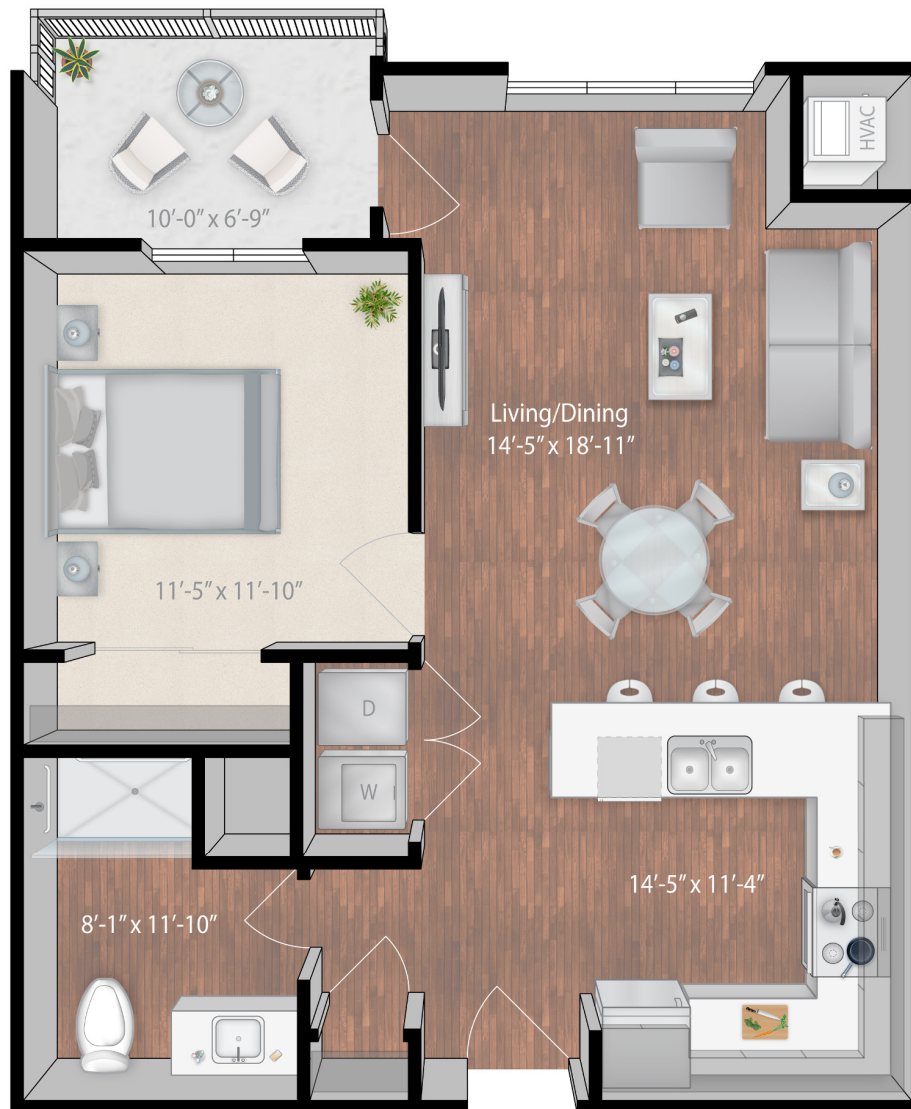

610 WEST

Colorado ADA

1 Bed / 1 Bath

810 Sq Ft

Building 2 / Level 3

DORAN

All measurements are approximate and may have minor differences in constructed dimensions. Plans, specifications and equipment shown are based on availability and are subject to change without notice. Architectural, structural, mechanical and other changes may be made as deemed necessary by the developer, builder, architect or as required by law. Images are intended for illustrative purposes only.