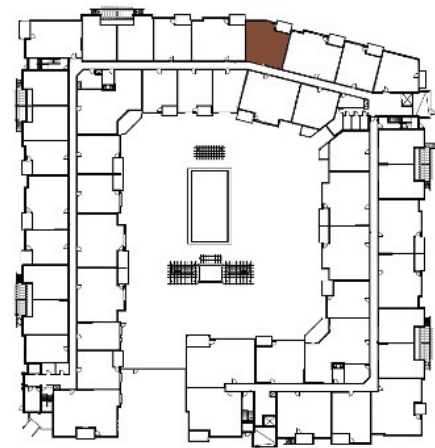

## Douglas

1 Bed / 1 Bath  
885 Sq Ft

Building 1 / Levels 1-3

6717 Oak Grove Parkway  
Brooklyn Park, MN 55445

All measurements are approximate and may have minor differences in constructed dimensions. Plans, specifications and equipment shown are based on availability and are subject to change without notice. Architectural, structural, mechanical and other changes may be made as deemed necessary by the developer, builder,