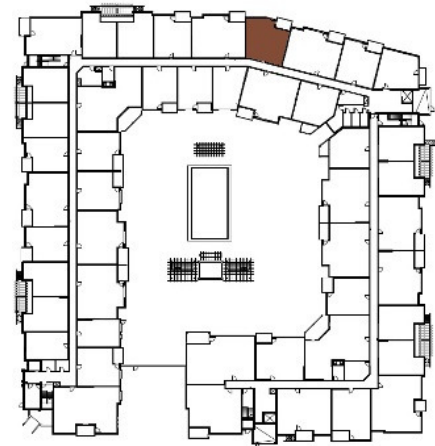

610 WEST

Douglas ADA

1 Bed / 1 Bath

885 Sq Ft

Building 1 / Level 4

610 West Leasing Center

6717 Oak Grove Parkway

Brooklyn Park, MN 55445

610west.com

All measurements are approximate and may have minor differences in constructed dimensions. Plans, specifications and equipment shown are based on availability and are subject to change without notice. Architectural, structural, mechanical and other changes may be made as deemed necessary by the developer, builder, architect or as required by law. Images are intended for illustrative purposes only.