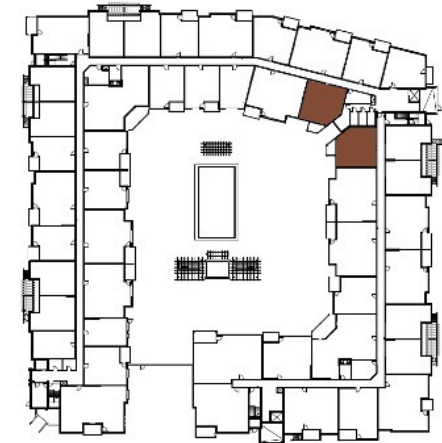

# 610 WEST

Florida

1 Bed / 1 Bath  
845 Sq Ft

Building 1 / Levels 1-4

\*also available in reverse layout

**610 West Leasing Center**  
6717 Oak Grove Parkway  
Brooklyn Park, MN 55445

All measurements are approximate and may have minor differences in constructed dimensions. Plans, specifications and equipment shown are based on availability and are subject to change without notice. Architectural, structural, mechanical and other changes may be made as deemed necessary by the developer, builder,