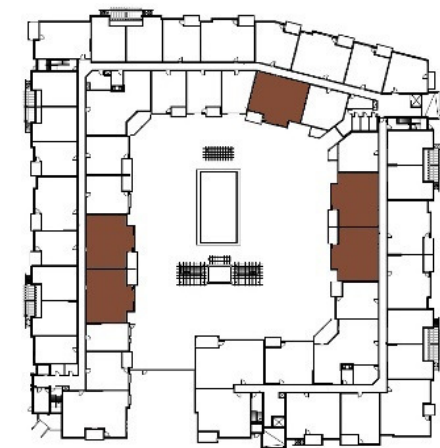

# 610 WEST

Georgia

2 Bed / 2 Bath

1261 Sq Ft

Building 1 / Levels 1-4

\*also available in reverse layout

**DORAN**

*All measurements are approximate and may have minor differences in constructed dimensions. Plans, specifications and equipment shown are based on availability and are subject to change without notice. Architectural, structural, mechanical and other changes may be made as deemed necessary by the developer, builder, architect or as required by law. Images are intended for illustrative purposes only.*