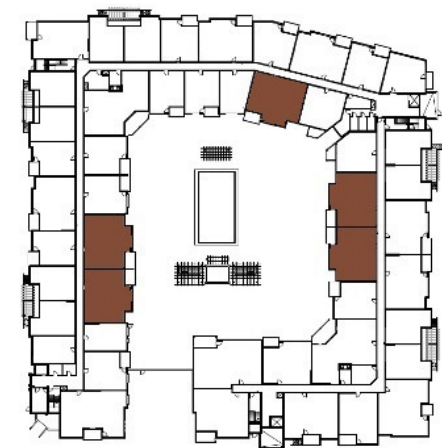

610 WEST

Georgia

2 Bed / 2 Bath

1261 Sq Ft

Building 1 / Levels 1-4

*also available in reverse layout

DORAN

All measurements are approximate and may have minor differences in constructed dimensions. Plans, specifications and equipment shown are based on availability and are subject to change without notice. Architectural, structural, mechanical and other changes may be made as deemed necessary by the developer, builder, architect or as required by law. Images are intended for illustrative purposes only.