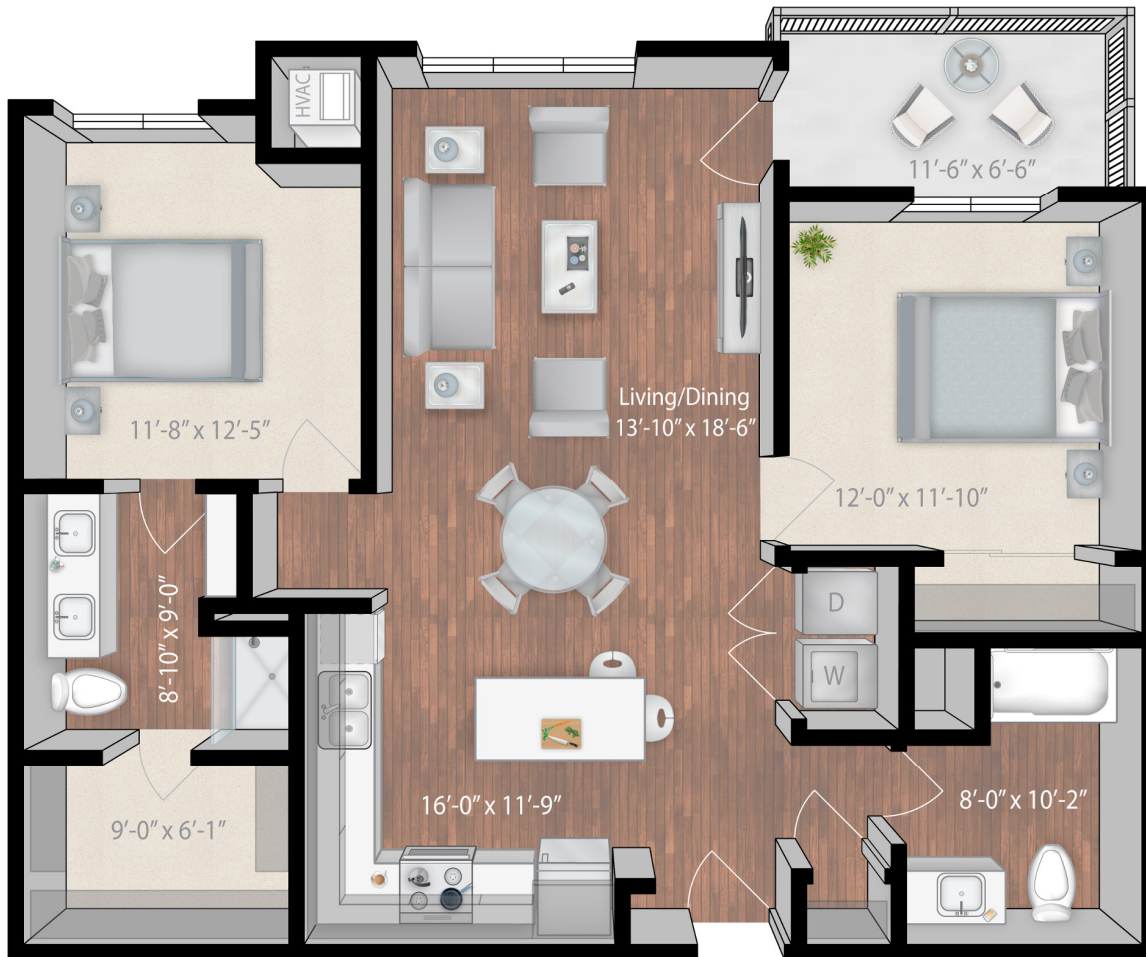

## Hampshire ADA

2 Bed / 2 Bath

1166 Sq Ft

Building 2 / Level 4