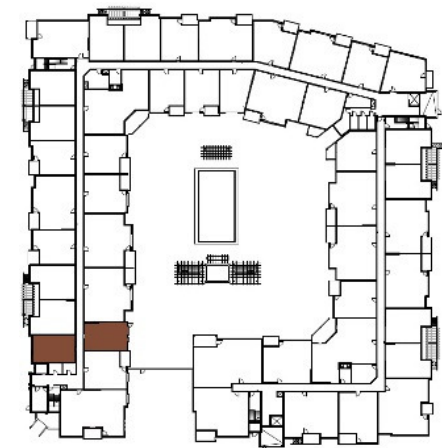

610 WEST

Ladyslipper

1 Bed Alcove / 1 Bath

643 Sq Ft

Building 1 / Levels 1-4

610 West Leasing Center

6717 Oak Grove Parkway

Brooklyn Park, MN 55445

610west.com

All measurements are approximate and may have minor differences in constructed dimensions. Plans, specifications and equipment shown are based on availability and are subject to change without notice. Architectural, structural, mechanical and other changes may be made as deemed necessary by the developer, builder, architect or as required by law. Images are intended for illustrative purposes only.