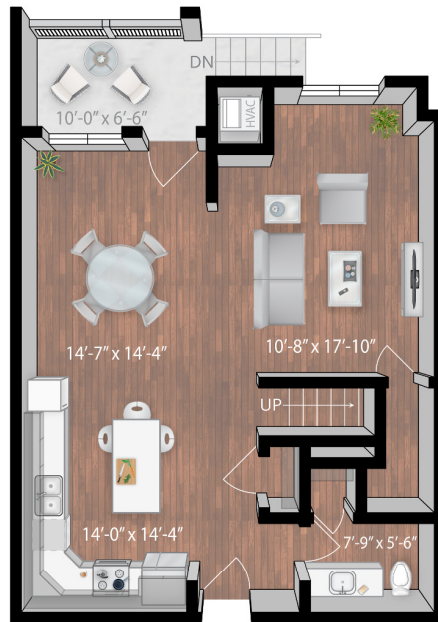

610 WEST

Major

2 Bed / 2.5 Bath

1643 Sq Ft

Building 1 / Level 1 (2-story)

Lower Level

Upper Level

DORAN