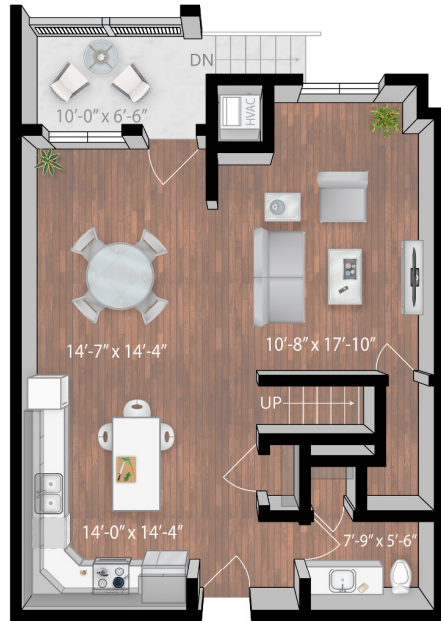

## Major

2 Bed / 2.5 Bath  
1643 Sq Ft

Building 1 / Level 1 (2-story)

Lower Level

Upper Level

**610 West Leasing Center**  
6717 Oak Grove Parkway  
Brooklyn Park, MN 55445

All measurements are approximate and may have minor differences in constructed dimensions. Plans, specifications and equipment shown are based on availability and are subject to change without notice. Architectural, structural, mechanical and other changes may be made as deemed necessary by the developer, builder, architect or as required by law. Images are intended for illustrative purposes only.