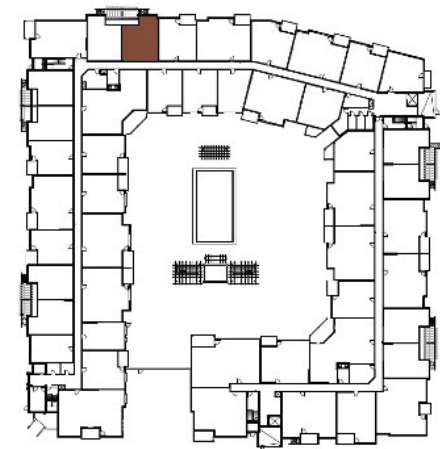

## Major

2 Bed / 2.5 Bath  
1643 Sq Ft

Building 1 / Level 1 (2-story)

Lower Level

Upper Level

**610 West Leasing Center**  
6717 Oak Grove Parkway  
Brooklyn Park, MN 55445

All measurements are approximate and may have minor differences in constructed dimensions. Plans, specifications and equipment shown are based on availability and are subject to change without notice. Architectural, structural, mechanical and other changes may be made as deemed necessary by the developer, builder, architect or as required by law. Images are intended for illustrative purposes only.