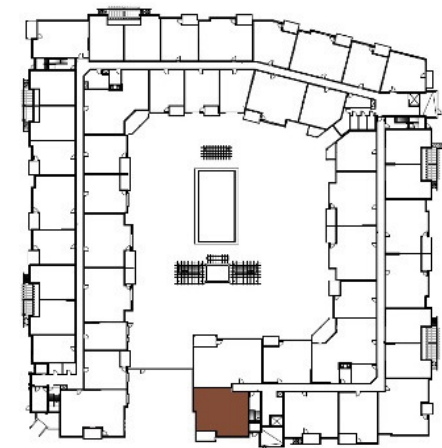

610 WEST

Northwood

2 Bed / 2 Bath
1307 Sq Ft

Building 1 / Levels 1-4

610 West Leasing Center
6717 Oak Grove Parkway
Brooklyn Park, MN 55445

All measurements are approximate and may have minor differences in constructed dimensions. Plans, specifications and equipment shown are based on availability and are subject to change without notice. Architectural, structural, mechanical and other changes may be made as deemed necessary by the developer, builder, architect or as required by law. Images are intended for illustrative purposes only.