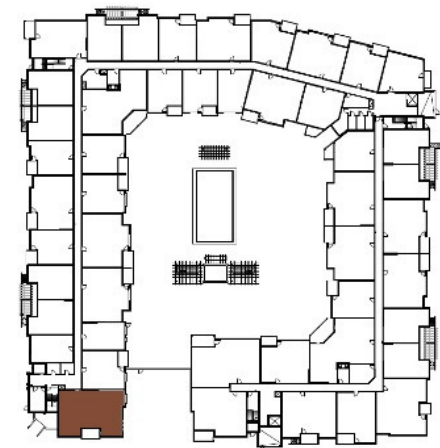

## Orchard

3 Bed / 2 Bath  
1540 Sq Ft

Building 1 / Levels 1-4

**610 West Leasing Center**  
6717 Oak Grove Parkway  
Brooklyn Park, MN 55445

All measurements are approximate and may have minor differences in constructed dimensions. Plans, specifications and equipment shown are based on availability and are subject to change without notice. Architectural, structural, mechanical and other changes may be made as deemed necessary by the developer, builder, architect or as required by law. Images are intended for illustrative purposes only.