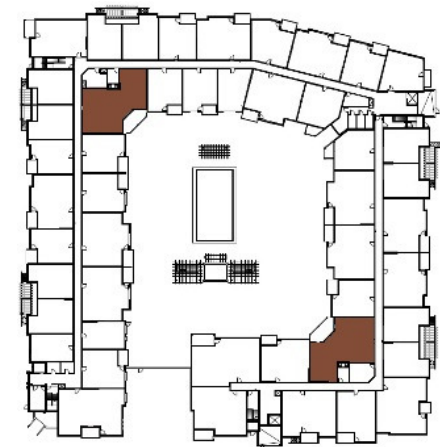

610 WEST

Pin Oak

2 Bed / 2 Bath
1554 Sq Ft

Building 1 / Levels 1-4

DORAN

All measurements are approximate and may have minor differences in constructed dimensions. Plans, specifications and equipment shown are based on availability and are subject to change without notice. Architectural, structural, mechanical and other changes may be made as deemed necessary by the developer, builder, architect or as required by law. Images are intended for illustrative purposes only.