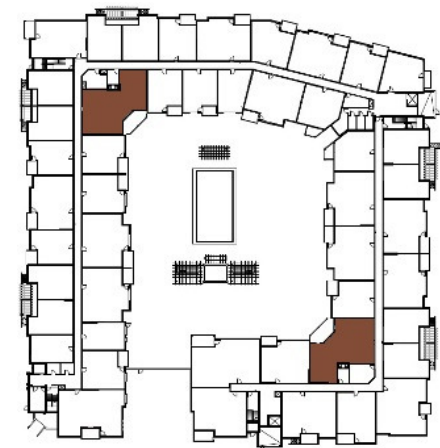

610 WEST

Pin Oak

2 Bed / 2 Bath
1554 Sq Ft

Building 1 / Levels 1-4

610 West Leasing Center
6717 Oak Grove Parkway
Brooklyn Park, MN 55445

All measurements are approximate and may have minor differences in constructed dimensions. Plans, specifications and equipment shown are based on availability and are subject to change without notice. Architectural, structural, mechanical and other changes may be made as deemed necessary by the developer, builder, or other authorized personnel.