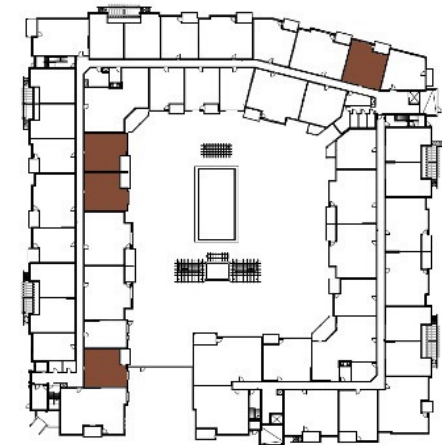

## Regent

1 Bed / 1 Bath

838 Sq Ft

Building 1 / Levels 1-4

\*also available in reverse layout

**610 West Leasing Center**

6717 Oak Grove Parkway

Brooklyn Park, MN 55445