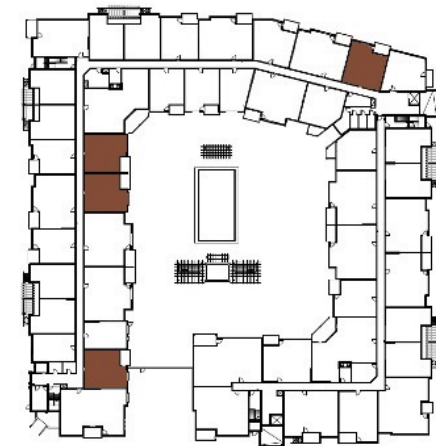

## Regent

1 Bed / 1 Bath

838 Sq Ft

Building 1 / Levels 1-4

\*also available in reverse layout