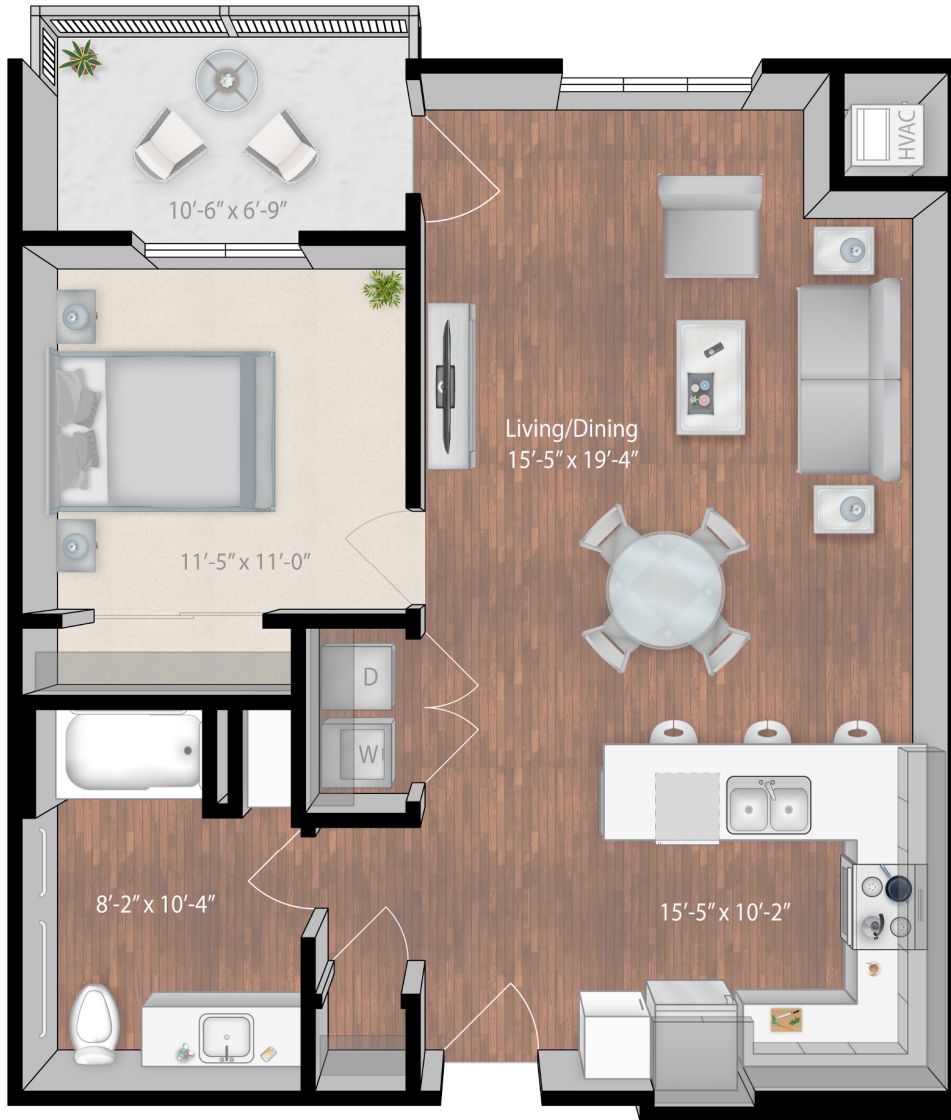

610 WEST

Regent ADA

1 Bed / 1 Bath

837 Sq Ft

Building 1 / Level 1

610 West Leasing Center

6717 Oak Grove Parkway

Brooklyn Park, MN 55445