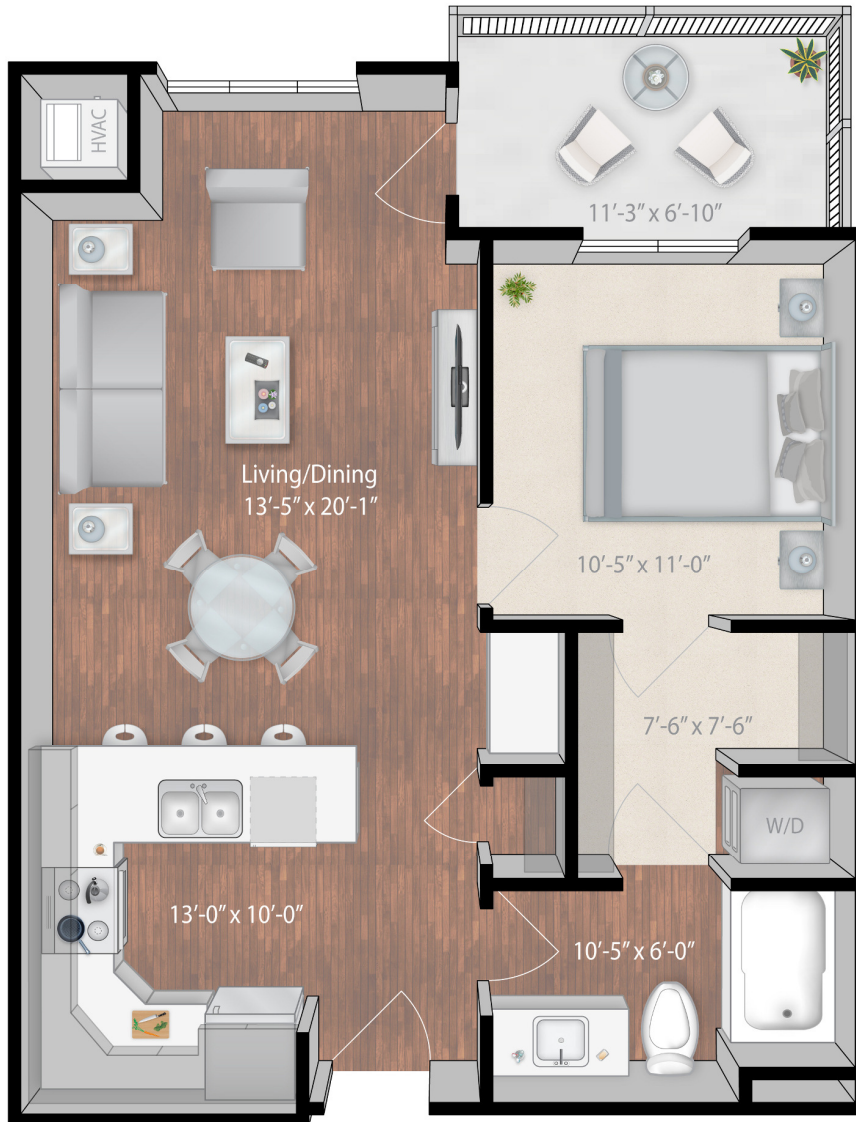

610 WEST

Schreiber

1 Bed / 1 Bath

740 Sq Ft

Building 2 / Levels 3-4

Building 3 / Levels 1-4

*also available in reverse layout

610 West Leasing Center