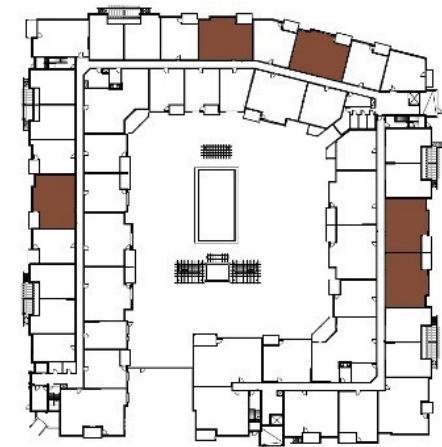

610 WEST

Unity

2 Bed / 2 Bath
1171 Sq Ft

Building 1 / Levels 1-4

*also available in reverse layout

DORAN

All measurements are approximate and may have minor differences in constructed dimensions. Plans, specifications and equipment shown are based on availability and are subject to change without notice. Architectural, structural, mechanical and other changes may be made as deemed necessary by the developer, builder, architect or as required by law. Images are intended for illustrative purposes only.