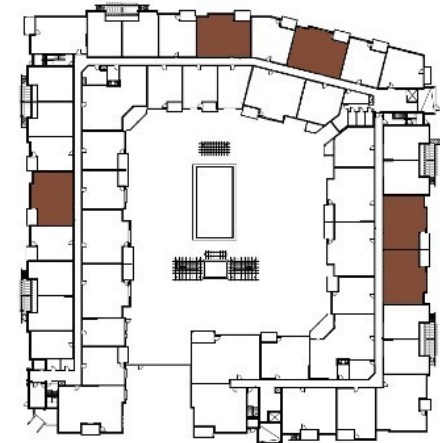

610 WEST

Unity

2 Bed / 2 Bath

1171 Sq Ft

Building 1 / Levels 1-4

*also available in reverse layout

6717 Oak Grove Parkway

Brooklyn Park, MN 55445