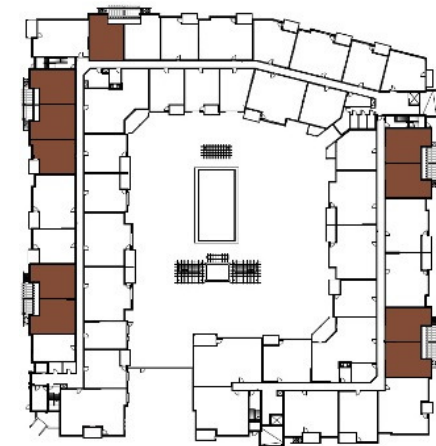

610 WEST

Winnetka

1 Bed / 1 Bath

761 Sq Ft

Building 1 / Levels 1-4

*also available in reverse layout

DORAN

All measurements are approximate and may have minor differences in constructed dimensions. Plans, specifications and equipment shown are based on availability and are subject to change without notice. Architectural, structural, mechanical and other changes may be made as deemed necessary by the developer, builder, architect or as required by law. Images are intended for illustrative purposes only.