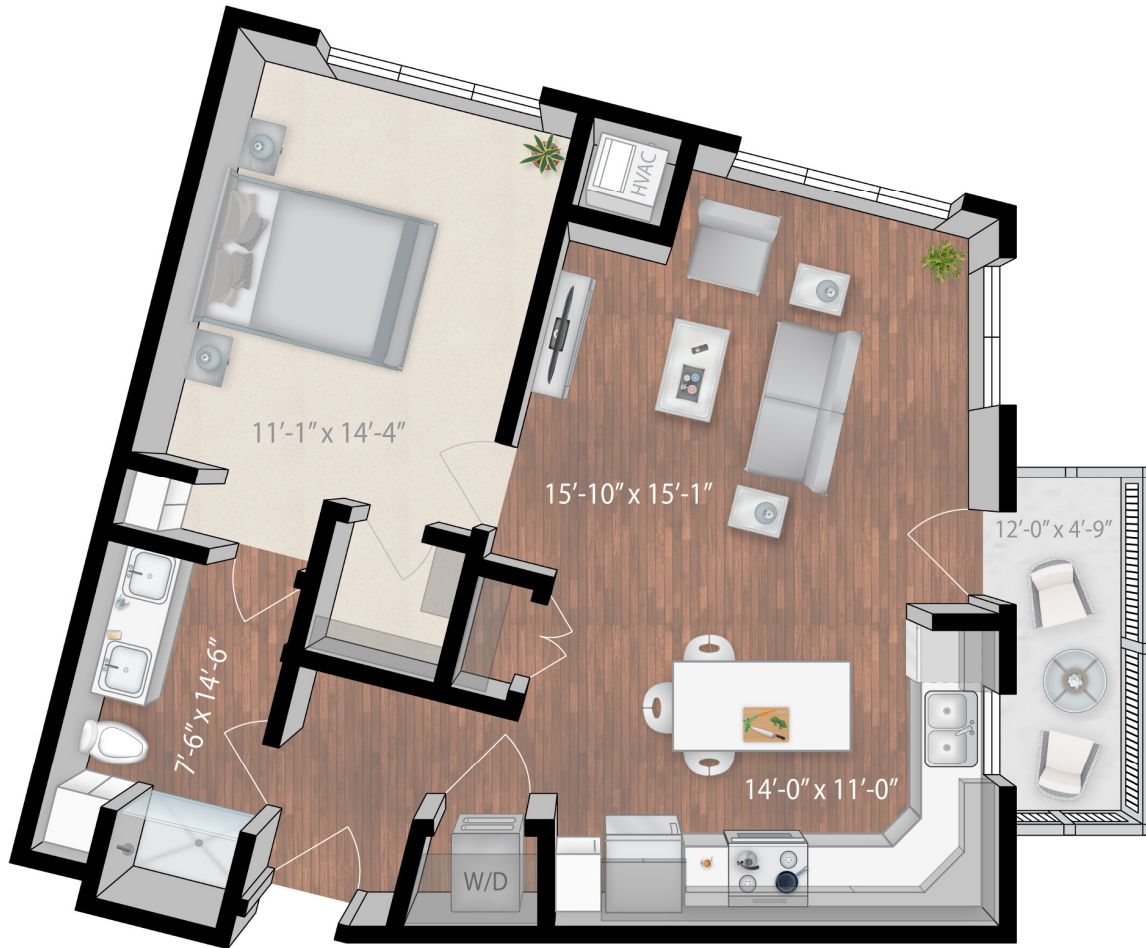

610 WEST

Xenia

1 Bed / 1 Bath

843 Sq Ft

Building 1 / Levels 1-4

DORAN

All measurements are approximate and may have minor differences in constructed dimensions. Plans, specifications and equipment shown are based on availability and are subject to change without notice. Architectural, structural, mechanical and other changes may be made as deemed necessary by the developer, builder, architect or as required by law. Images are intended for illustrative purposes only.