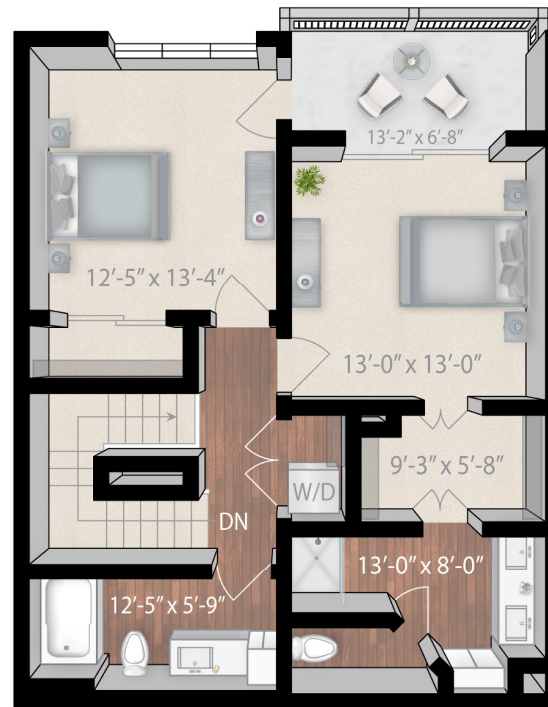

610 WEST

Elmwood

2 Bed / 2.5 Bath
1677 Sq Ft

Building 4 / Level 1 (2-story)

*also available in reverse layout

Lower Level

Upper Level

DORAN