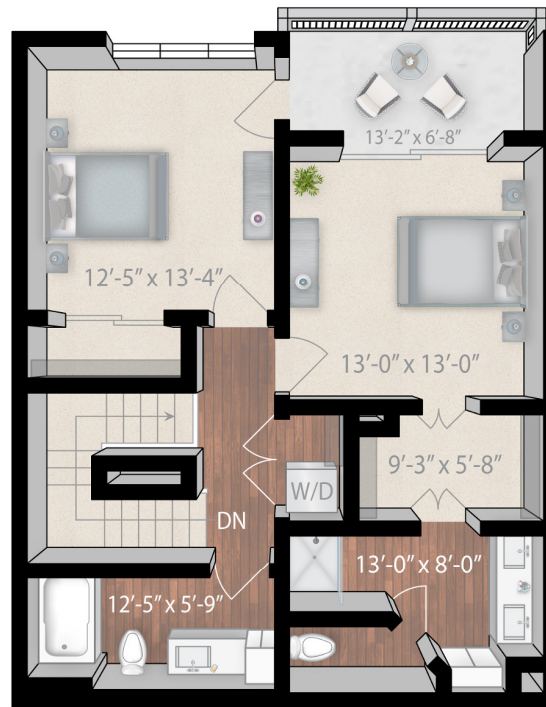

610 WEST

Elmwood

2 Bed / 2.5 Bath

1677 Sq Ft

Building 4 / Level 1 (2-story)

*also available in reverse layout

Lower Level

Upper Level