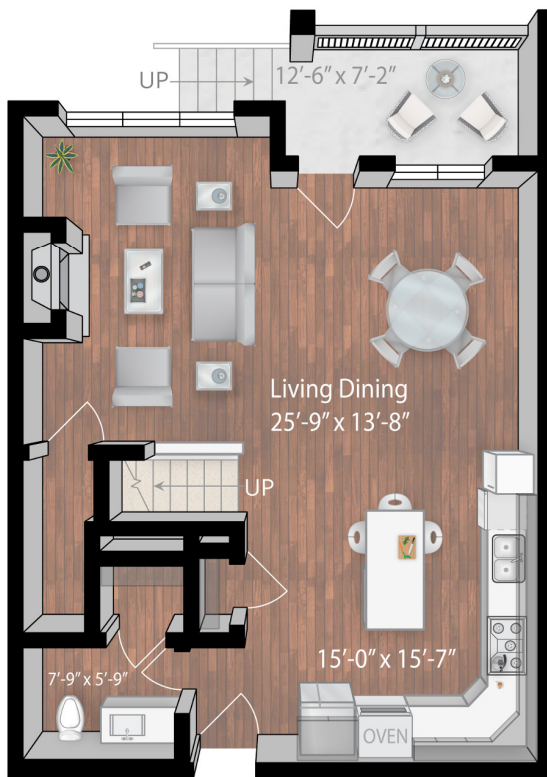

610 WEST

Elmwood

2 Bed / 2.5 Bath

1677 Sq Ft

Building 4 / Level 1 (2-story)

*also available in reverse layout

Lower Level

Upper Level