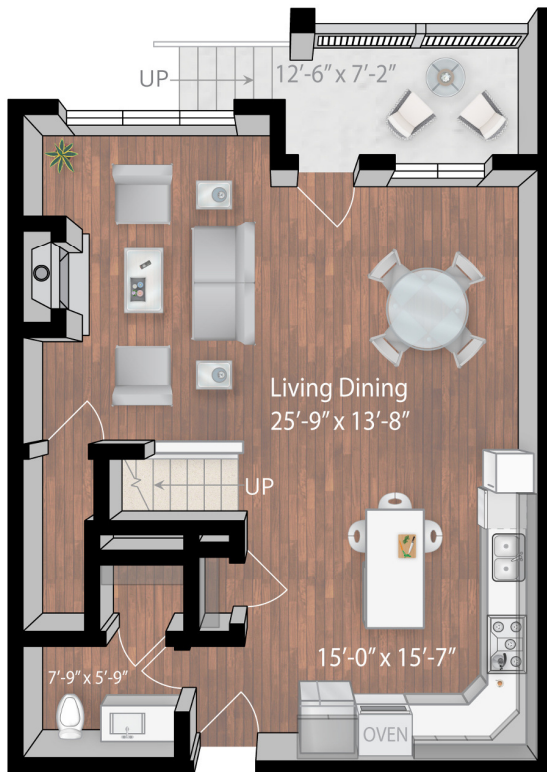

610 WEST

Elmwood

2 Bed / 2.5 Bath
1677 Sq Ft

Building 4 / Level 1 (2-story)

*also available in reverse layout

Lower Level

Upper Level

DORAN