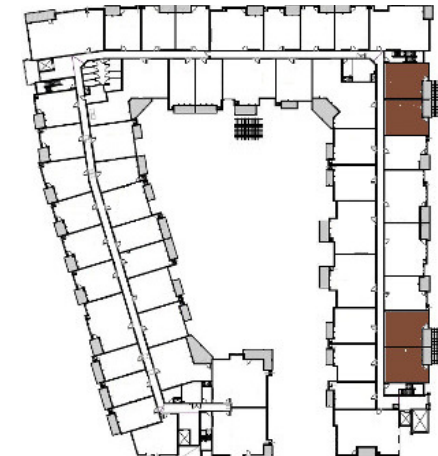

610 WEST

Elmwood

2 Bed / 2.5 Bath

1677 Sq Ft

Building 4 / Level 1 (2-story)

*also available in reverse layout

Lower Level

Upper Level

All measurements are approximate and may have minor differences in constructed dimensions. Plans, specifications and equipment shown are based on availability and are subject to change without notice. Architectural, structural, mechanical and other changes may be made as deemed necessary by the developer, builder, architect or as required by law. Images are intended for illustrative purposes only.