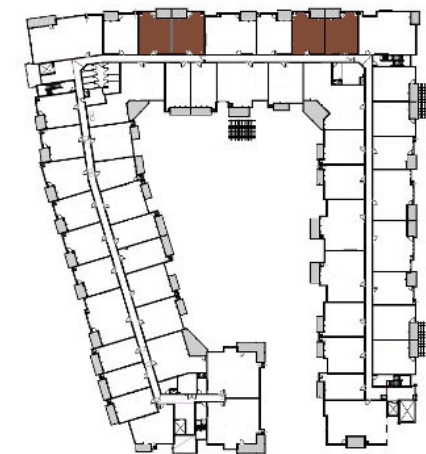

## Hayden

1 Bed / 1 Bath

779 Sq Ft

Building 4 / Levels 1-4

\*also available in reverse layout