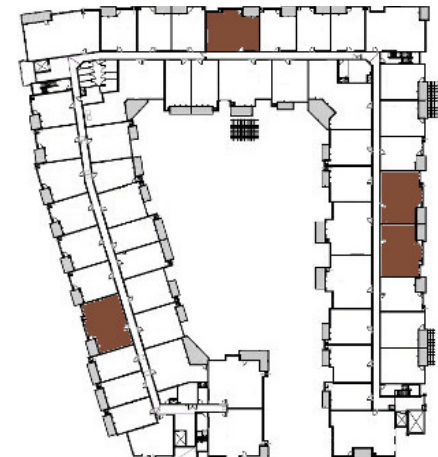

# 610 WEST

Idaho

2 Bed / 2 Bath

1164 Sq Ft

Building 4 / Levels 1-4

\*also available in reverse layout

6717 Oak Grove Parkway

Brooklyn Park, MN 55445

All measurements are approximate and may have minor differences in constructed dimensions. Plans, specifications and equipment shown are based on availability and are subject to change without notice. Architectural, structural, mechanical and other changes may be made as deemed necessary by the developer, builder,