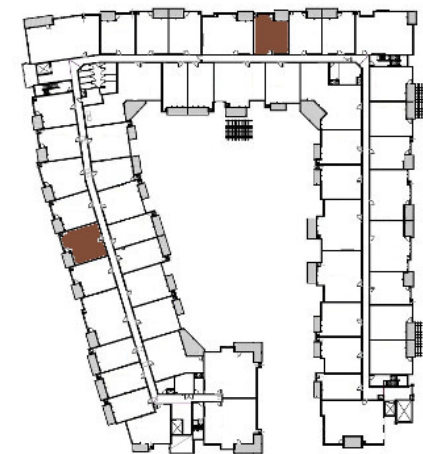

## Jefferson

1 Bed / 1 Bath  
795 Sq Ft

Building 4 / Levels 1-4

\*also available in reverse layout