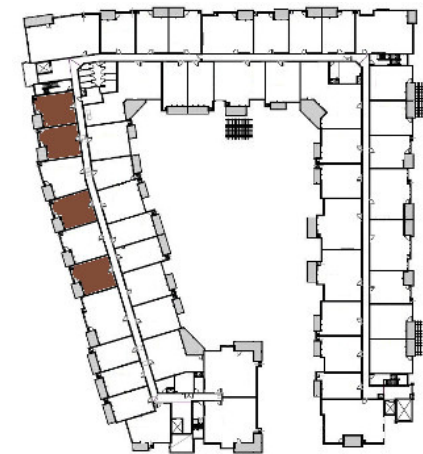

## Jersey

1 Bed / 1 Bath

730 Sq Ft

Building 4 / Levels 1-4

**610 West Leasing Center**

6717 Oak Grove Parkway

Brooklyn Park, MN 55445

All measurements are approximate and may have minor differences in constructed dimensions. Plans, specifications and equipment shown are based on availability and are subject to change without notice. Architectural, structural, mechanical and other changes may be made as deemed necessary by the developer, builder, or