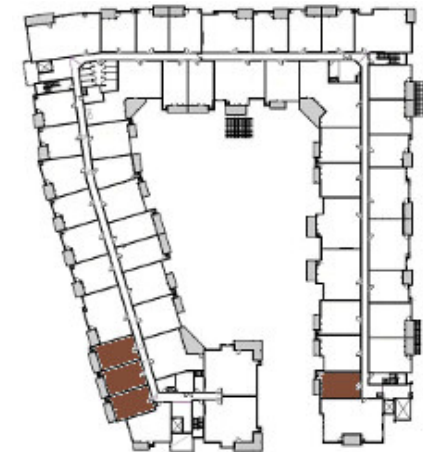

## Kimball

1 Bed Alcove / 1 Bath  
664 Sq Ft

Building 4 / Levels 1-4

**610 West Leasing Center**  
6717 Oak Grove Parkway  
Brooklyn Park, MN 55445

All measurements are approximate and may have minor differences in constructed dimensions. Plans, specifications and equipment shown are based on availability and are subject to change without notice. Architectural, structural, mechanical and other changes may be made as deemed necessary by the developer, builder, architect or as required by law. Images are intended for illustrative purposes only.