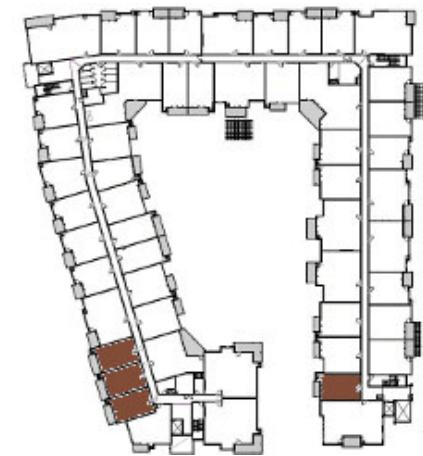

610 WEST

Kimball

1 Bed Alcove / 1 Bath
664 Sq Ft

Building 4 / Levels 1-4

610 West Leasing Center
6717 Oak Grove Parkway
Brooklyn Park, MN 55445
763.450.3600 | 610west.com

DORAN

All measurements are approximate and may have minor differences in constructed dimensions. Plans, specifications and equipment shown are based on availability and are subject to change without notice. Architectural, structural, mechanical and other changes may be made as deemed necessary by the developer, builder, architect or as required by law. Images are intended for illustrative purposes only.