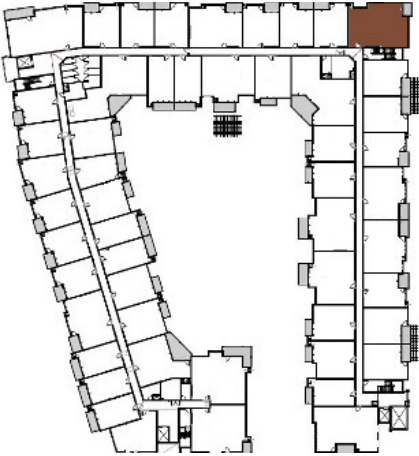

## Louisiana

2 Bed / 2 Bath  
1399 Sq Ft

Building 4 / Levels 1-4

610 West Leasing Center  
6717 Oak Grove Parkway  
Brooklyn Park, MN 55445

All measurements are approximate and may have minor differences in constructed dimensions. Plans, specifications and equipment shown are based on availability and are subject to change without notice. Architectural, structural, mechanical and other changes may be made as deemed necessary by the developer, builder,