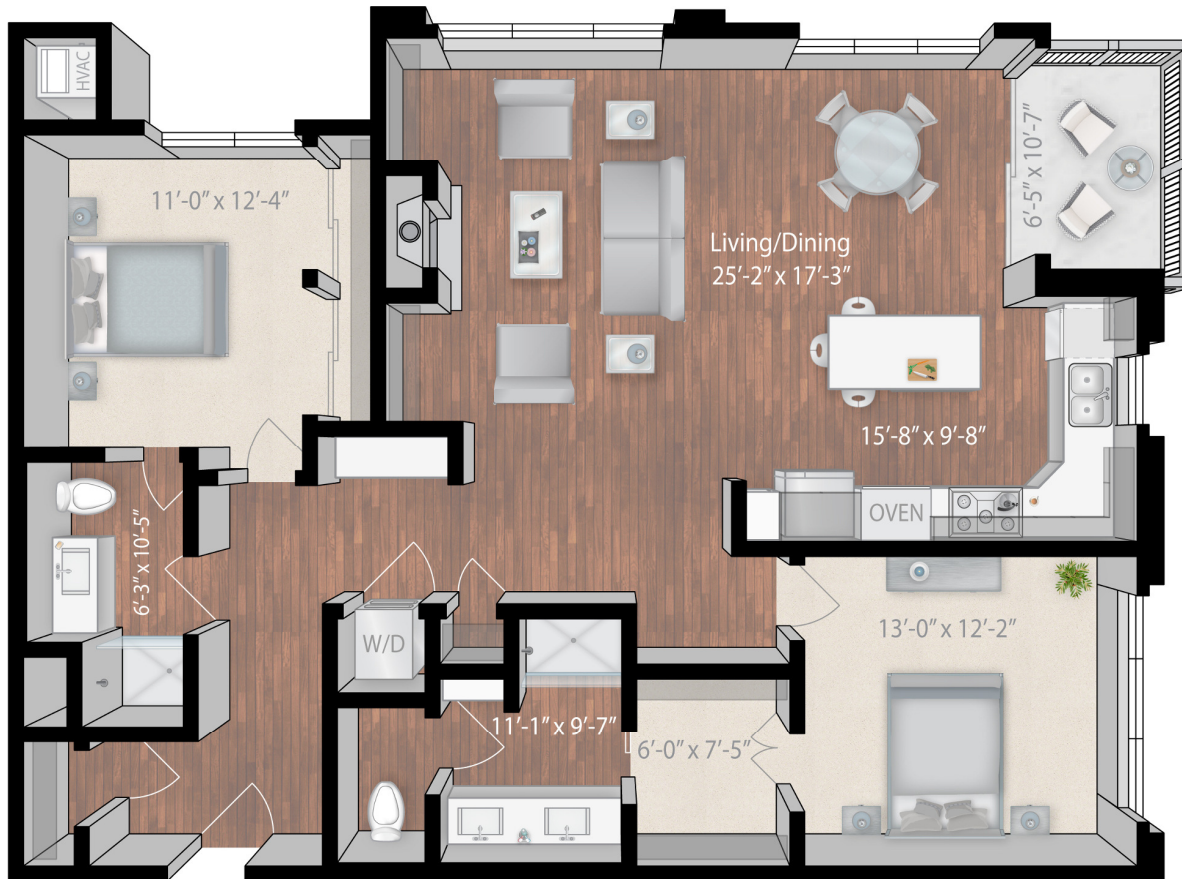

610 WEST

Louisiana

2 Bed / 2 Bath
1399 Sq Ft

Building 4 / Levels 1-4

DORAN

All measurements are approximate and may have minor differences in constructed dimensions. Plans, specifications and equipment shown are based on availability and are subject to change without notice. Architectural, structural, mechanical and other changes may be made as deemed necessary by the developer, builder, architect or as required by law. Images are intended for illustrative purposes only.