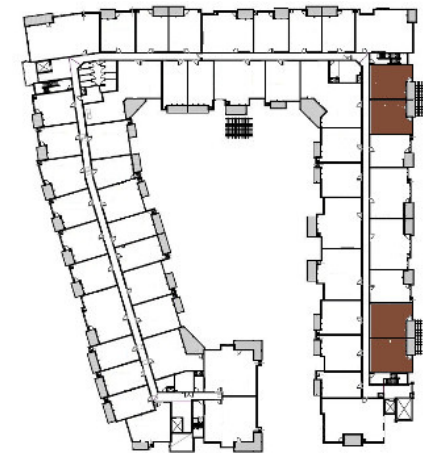

610 WEST

Lowell

1 Bed / 1 Bath

825 Sq Ft

Building 4 / Levels 3-4

*also available in reverse layout

DORAN

All measurements are approximate and may have minor differences in constructed dimensions. Plans, specifications and equipment shown are based on availability and are subject to change without notice. Architectural, structural, mechanical and other changes may be made as deemed necessary by the developer, builder, architect or as required by law. Images are intended for illustrative purposes only.