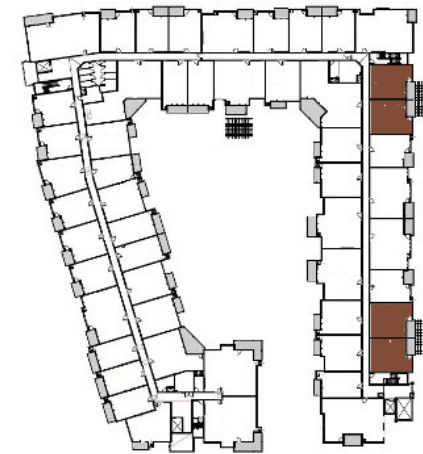

## Lowell

1 Bed / 1 Bath

825 Sq Ft

Building 4 / Levels 3-4

\*also available in reverse layout

**610 West Leasing Center**  
6717 Oak Grove Parkway  
Brooklyn Park, MN 55445

All measurements are approximate and may have minor differences in constructed dimensions. Plans, specifications and equipment shown are based on availability and are subject to change without notice. Architectural, structural, mechanical and other changes may be made as deemed necessary by the developer, builder, or other authorized personnel.