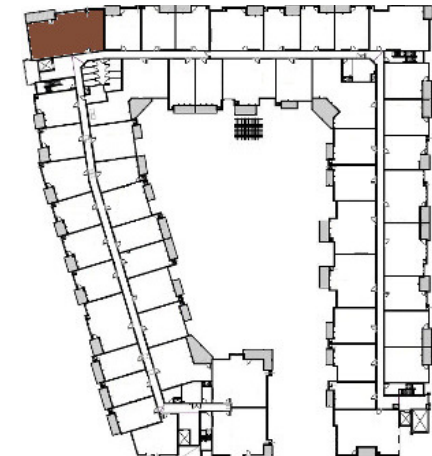

610 WEST

Maryland

3 Bed / 2 Bath
1692 Sq Ft

Building 4 / Levels 1-4

610 West Leasing Center
6717 Oak Grove Parkway
Brooklyn Park, MN 55445

All measurements are approximate and may have minor differences in constructed dimensions. Plans, specifications and equipment shown are based on availability and are subject to change without notice. Architectural, structural, mechanical and other changes may be made as deemed necessary by the developer, builder, architect or as required by law. Images are intended for illustrative purposes only.