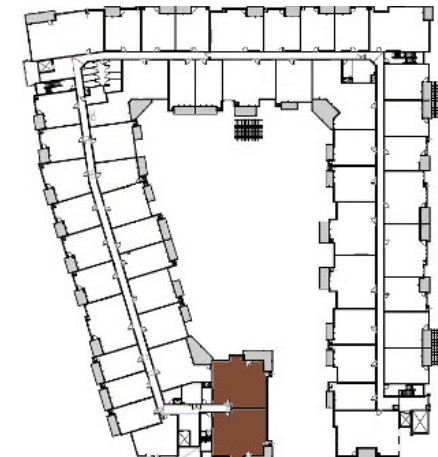

610 WEST

Oxbow

2 Bed / 2 Bath

1420 Sq Ft

Building 4 / Levels 1-4

*also available in reverse layout

fi v : H V H V & Q W H U
 6717 Oak Grove Parkway
 Brooklyn Park, MN 55445

All measurements are approximate and may have minor differences in constructed dimensions. Plans, specifications and equipment shown are based on availability and are subject to change without notice. Architectural, structural, mechanical and other changes may be made as deemed necessary by the developer, builder, or other professionals.