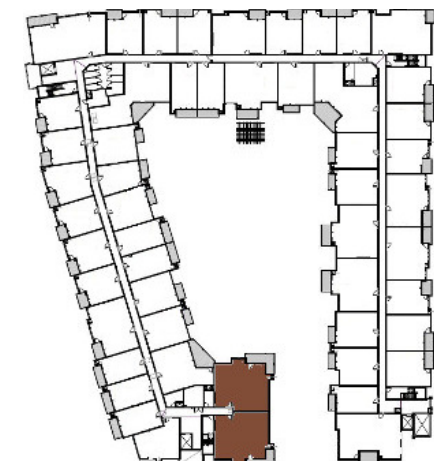

610 WEST

Oxbow

2 Bed / 2 Bath
1420 Sq Ft

Building 4 / Levels 1-4

*also available in reverse layout

DORAN

All measurements are approximate and may have minor differences in constructed dimensions. Plans, specifications and equipment shown are based on availability and are subject to change without notice. Architectural, structural, mechanical and other changes may be made as deemed necessary by the developer, builder, architect or as required by law. Images are intended for illustrative purposes only.