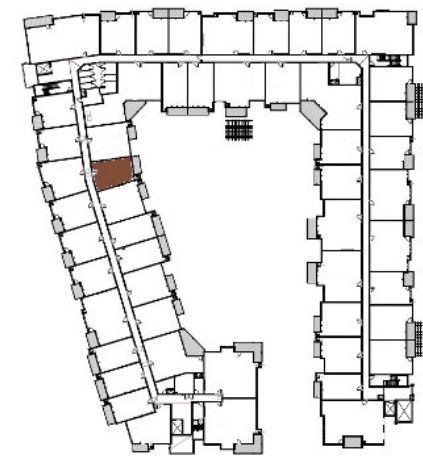

610 WEST

Union

1 Bed Alcove / 1 Bath
670 Sq Ft

Building 4 / Levels 2-4

DORAN

All measurements are approximate and may have minor differences in constructed dimensions. Plans, specifications and equipment shown are based on availability and are subject to change without notice. Architectural, structural, mechanical and other changes may be made as deemed necessary by the developer, builder, architect or as required by law. Images are intended for illustrative purposes only.