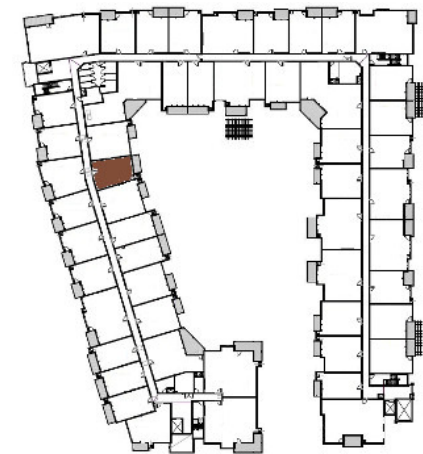

610 WEST

Union

1 Bed Alcove / 1 Bath
670 Sq Ft

Building 4 / Levels 2-4

610 West Leasing Center
6717 Oak Grove Parkway
Brooklyn Park, MN 55445

All measurements are approximate and may have minor differences in constructed dimensions. Plans, specifications and equipment shown are based on availability and are subject to change without notice. Architectural, structural, mechanical and other changes may be made as deemed necessary by the developer, builder, architect or as required by law. Images are intended for illustrative purposes only.