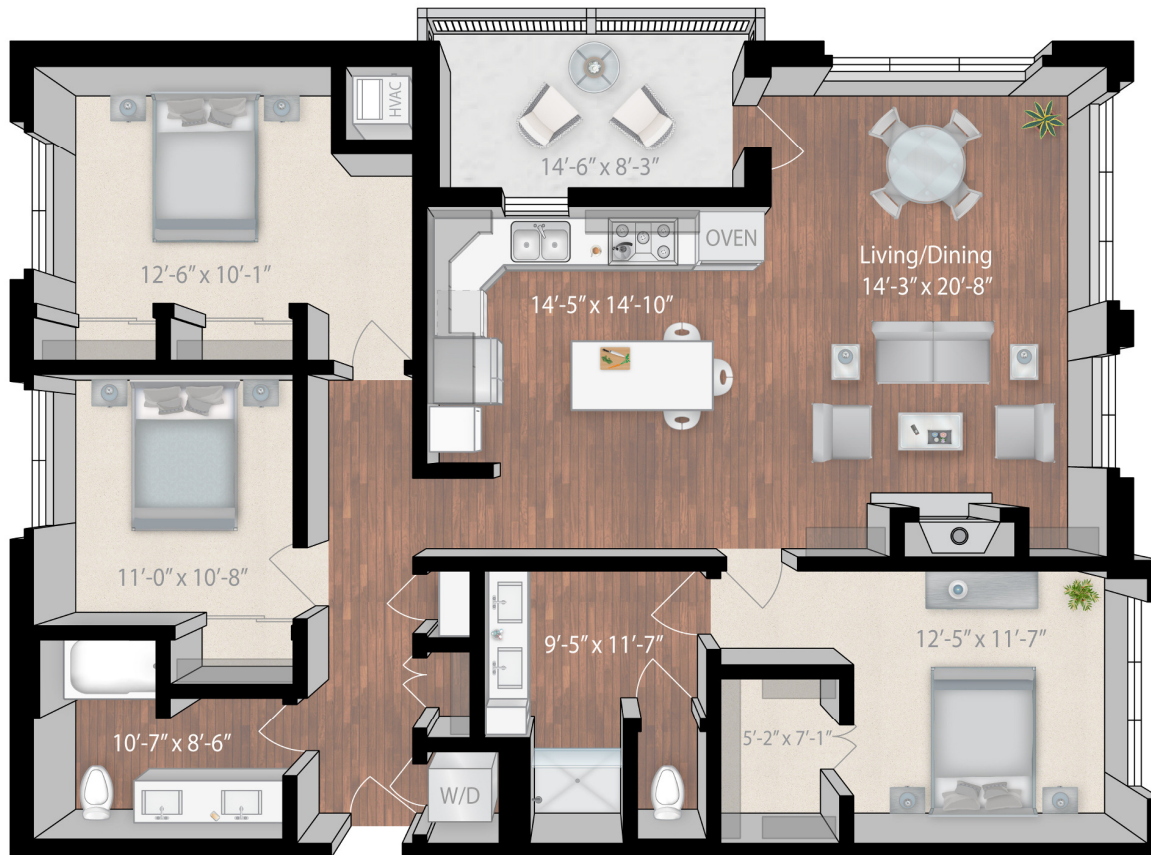

610 WEST

Utah

3 Bed / 2 Bath

1491 Sq Ft

Building 4 / Levels 2-4

DORAN

All measurements are approximate and may have minor differences in constructed dimensions. Plans, specifications and equipment shown are based on availability and are subject to change without notice. Architectural, structural, mechanical and other changes may be made as deemed necessary by the developer, builder, architect or as required by law. Images are intended for illustrative purposes only.