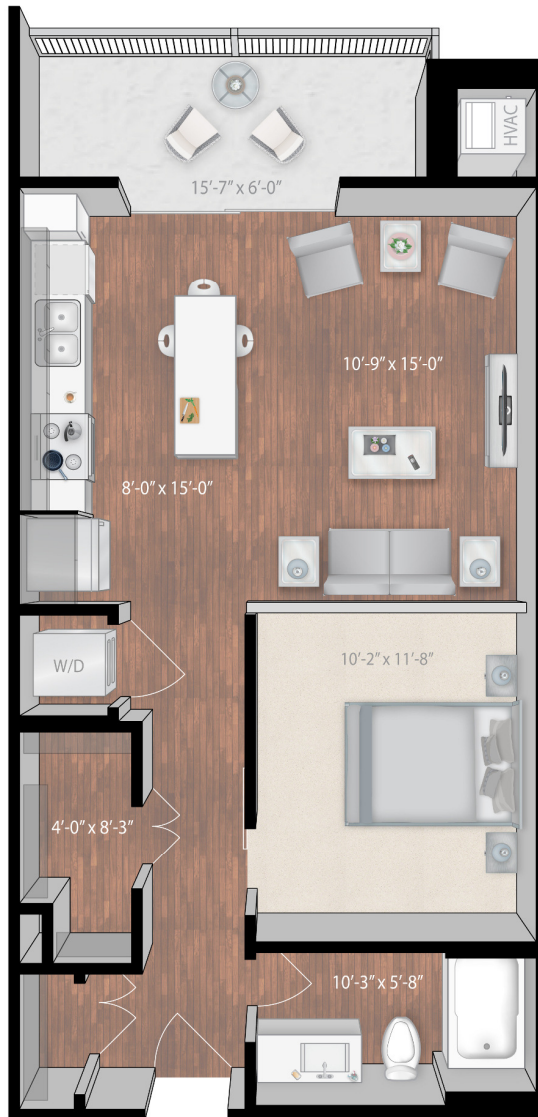

610 WEST

Valley

1 Bed Alcove / 1 Bath
689 Sq Ft

Building 4 / Levels 1-4

*also available in reverse layout

DORAN

All measurements are approximate and may have minor differences in constructed dimensions. Plans, specifications and equipment shown are based on availability and are subject to change without notice. Architectural, structural, mechanical and other changes may be made as deemed necessary by the developer, builder, architect or as required by law. Images are intended for illustrative purposes only.