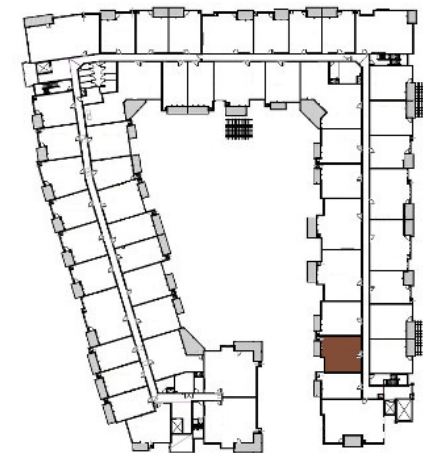

610 WEST

Yukon

1 Bed / 1 Bath

864 Sq Ft

Building 4 / Levels 1-4

610 West Leasing Center
6717 Oak Grove Parkway
Brooklyn Park, MN 55445

All measurements are approximate and may have minor differences in constructed dimensions. Plans, specifications and equipment shown are based on availability and are subject to change without notice. Architectural, structural, mechanical and other changes may be made as deemed necessary by the developer, builder, architect or as required by law. Images are intended for illustrative purposes only.