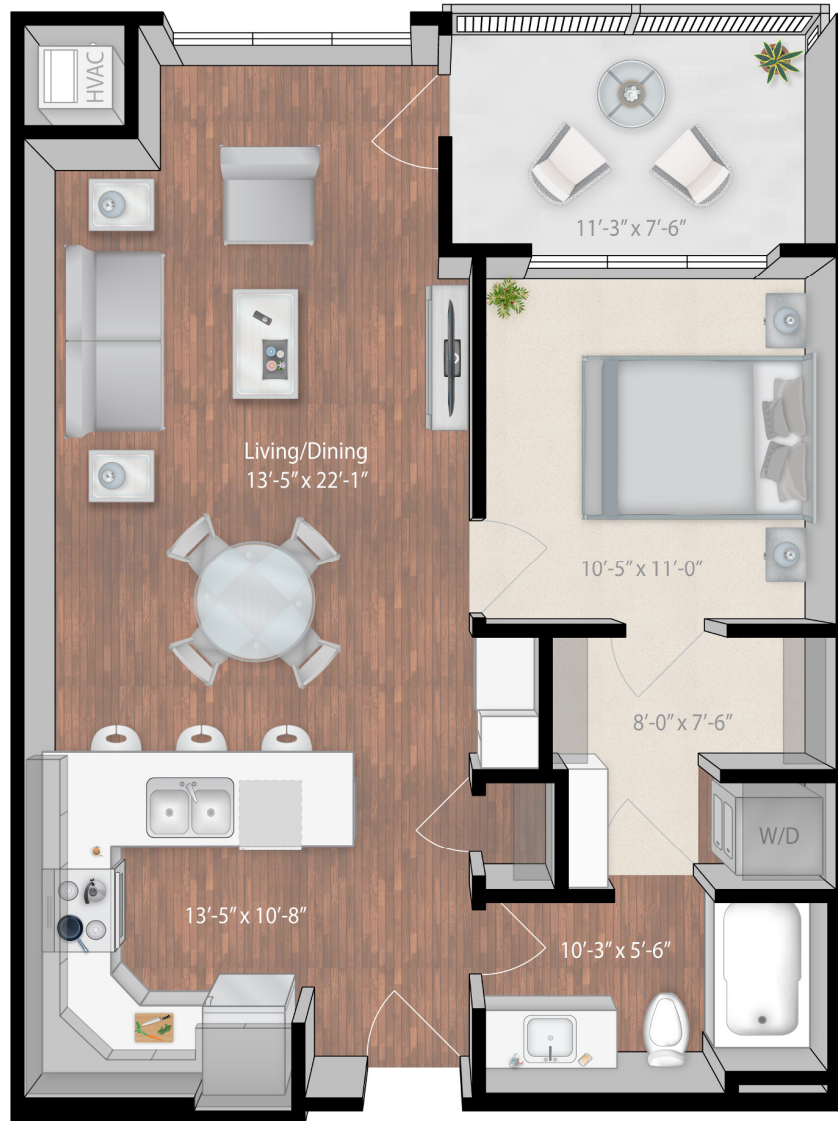

610 WEST

Winnetka

1 Bed / 1 Bath

761 Sq Ft

Building 1 / Levels 1-4

*also available in reverse layout

All measurements are approximate and may have minor differences in constructed dimensions. Plans, specifications and equipment shown are based on availability and are subject to change without notice. Architectural, structural, mechanical and other changes may be made as deemed necessary by the developer, builder, architect or as required by law. Images are intended for illustrative purposes only.